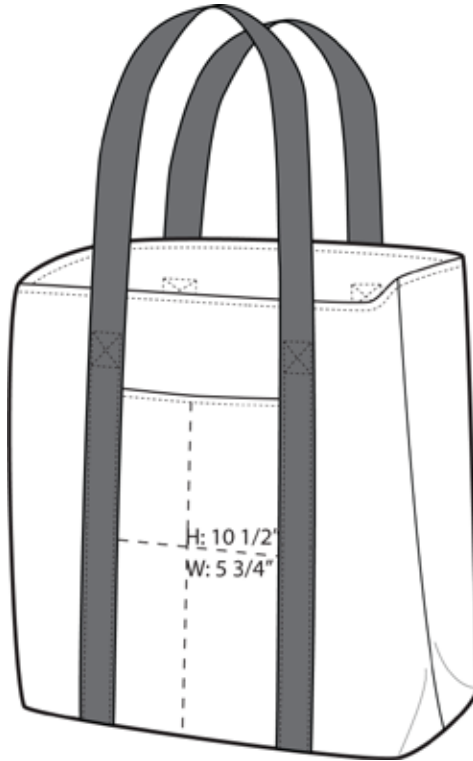

PORT AUTHORITY®

Port Authority® Improved All Purpose Tote B5000

The perfect extra large tote for everyday use.

- 600 denier polyester
- Zippered main compartment
- Front pocket
- Interior zippered pocket with key fob
- Dimensions: 15.75"h x 15.5"w x 7.25"d

Note: Bags not intended for use by children 12 and under. Includes a California Prop 65 and social responsibility [hangtag](#).

COLOR INFORMATION

Athletic Gold/ Black
PMS 7408 C

Black/ Black
PMS 426 C

Navy/ Black
PMS 432 C

Red/ Black
PMS 207 C

Royal/ Black
PMS 7687 C

Front View

Note: Best graphic placement should be per the embellisher/screen printer recommendations.