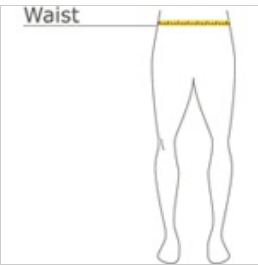

Heavy Blend™ Sweatpant. 18200

- 8-ounce, 50/50 cotton/poly
- Covered elastic waistband with draw cord
- Elastic cuffs
- Double-needle bottom hem

HOW TO MEASURE

WAIST

Measure around the smallest part of the natural waist.

SIZE CHART

	S	M	L	XL	2XL
Waist	24-26	28-29	30-31	32-33	36-37

COLOR INFORMATION

Please note: PMS code information is shown only when an exact match is available.

Black
PMS 426C

Navy
PMS 533C

Sport Grey
PMS COOL GRAY
7C