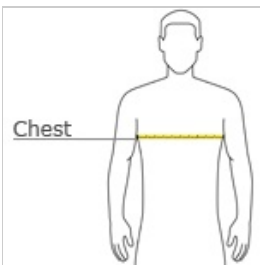

Youth Heavy Blend™ Hooded Sweatshirt. 18500B

- 8-ounce, 50/50 cotton/poly
- Double-needle stitching at waistband and cuffs
- Double-lined hood
- No draw cord at hood
- 1x1 rib knit cuffs and waistband with spandex
- Front pouch pocket

front

back

HOW TO MEASURE

CHEST WIDTH

Measure under the arm and around the fullest part of the chest with arms down, keeping tape horizontal.

SIZE CHART

	XS	S	M	L	XL
Size	6-8	10-12	14-16	18-20	22-24
Chest	30-32	32-34	34-36	36-38	38-40