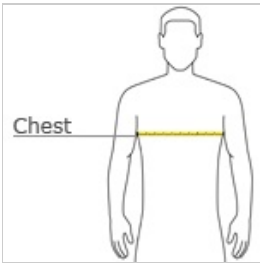

Gildan® Youth Heavy Blend™ Full-Zip Hooded Sweatshirt. 18600B

- 8-ounce, 50/50 cotton/poly
- Double-needle stitching at waistband and cuffs
- Unlined hood
- No draw cord at hood
- Nylon zipper
- 1x1 rib knit cuffs and waistband with spandex
- Front pouch pockets
- Sports Grey 90/10 cotton/poly.

CARE INSTRUCTIONS

machine wash with arm, inside out, with like colors. Only non-chlorine bleach. Tumble dry medium. Do not iron. Do not dry clean.

front

back

HOW TO MEASURE

CHEST WIDTH

Measure under the arm and around the fullest part of the chest with arms down, keeping tape horizontal.

SIZE CHART

	XS	S	M	L	XL
Size	6-8	10-12	14-16	18-20	22-24
Chest	30-32	32-34	34-36	36-38	38-40

COLOR INFORMATION

Please note: PMS code information is shown only when an exact match is available.

Black
PMS 426C