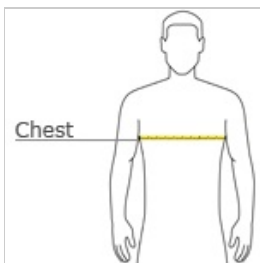

- 6.1-ounce, 100% cotton)
- 50/50 cotton/poly (Dark Heather, Safety Pink, Safety Green, Safety Orange, Heathered Cardinal, Heathered Indigo, Heathered Navy, Heathered Sapphire)
- 99/1 cotton/poly (Ash)
- 90/10 cotton/poly (Sports Grey, Antique Cherry Red, Antique Irish Green, Antique Royal)
- Seamless double-needle 7/8" collar
- Double-needle sleeves and hem
- Taped neck and shoulders
- Tubular

HOW TO MEASURE

CHEST WIDTH

Measure under the arm and around the fullest part of the chest with arms down, keeping tape horizontal.

SIZE CHART

	S	M	L	XL	2XL	3XL	4XL	5XL
Chest	34-36	38-40	42-44	46-48	50-52	54-56	58-60	62-64