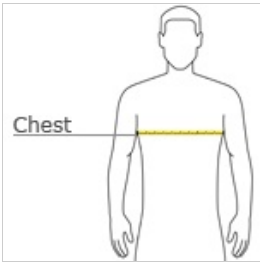

# Youth Ultra Cotton® Long Sleeve T-Shirt. 2400B

- 6.1-ounce, 100% cotton
- 99/1 cotton/poly (Ash)
- 90/10 cotton/poly (Sport Grey)
- Double-needle neck and hem
- Taped neck and shoulders
- Rib knit cuffs

front

back

## HOW TO MEASURE

### CHEST WIDTH

Measure under the arm and around the fullest part of the chest with arms down, keeping tape horizontal.