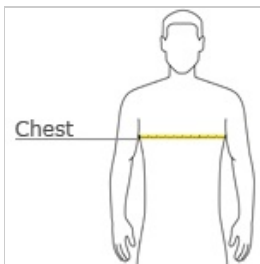

American Apparel® Fine Jersey Ringer T-Shirt. 2410W

- 4.3-ounce, 100% combed ring spun cotton, 30 singles
- 3/4-in. contrast binding at neck and sleeves
- Fitted sleeves
- Classic fit

CARE INSTRUCTIONS

Maximum washing temperature 30 c, inside out, with like colors. Only oxygen/non-chlorine bleach allowed. Tumble dry at low temperature, max 60 c. Do not iron. Do not dry clean.

front

back

HOW TO MEASURE

CHEST WIDTH

Measure under the arm and around the fullest part of the chest with arms down, keeping tape horizontal.

SIZE CHART

	S	M	L	XL	2XL
Chest	37-38	39-40	41-42	43-44	45-46

COLOR INFORMATION