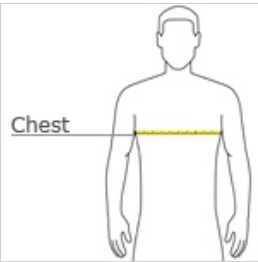

Youth Dri-Power® 50/50 Cotton/Poly T-Shirt. 29B

- 5.4-ounce, 50/50 cotton/poly
- 47/53 cotton/poly (Oxford)
- Moisture-wicking
- Tear-away label
- Seamless 1x1 rib knit crew collar
- Double-needle coverstitching on front neck
- Shoulder-to-shoulder taping
- Double-needle sleeves and hem
- Ash (formerly Birch)

front

back

HOW TO MEASURE

CHEST WIDTH

Measure under the arm and around the fullest part of the chest with arms down, keeping tape horizontal.

SIZE CHART

	M	L	XL	XS	S
Size	10/12	14/16	18/20	2/4	6/8

COLOR INFORMATION