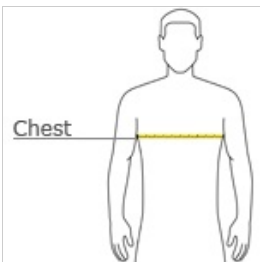

front

back

HOW TO MEASURE

CHEST WIDTH

Measure under the arm and around the fullest part of the chest with arms down, keeping tape horizontal.

SIZE CHART

	XS	S	M	L	XL
Size	4/5	8	10/12	14/16	18

COLOR INFORMATION