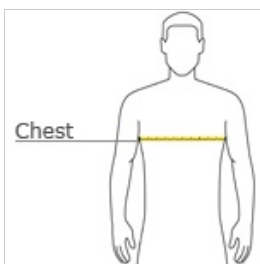

- 5.3-ounce, 100% cotton
- 99/1 cotton/poly (Ash)
- 90/10 cotton/poly (Sport Grey, Antique Cherry Red, Antique Irish Green, Antique Jade Dome, Antique Orange, Antique Sapphire)
- 50/50 cotton/poly (Blackberry, Dark Heather, Heather Military Green, Heather Red, Heathered Sapphire, Lilac, Midnight, Neon Blue, Neon Green, Russet, Sunset, Tw eed, Safety Green, Safety Orange, Safety Pink, Graphite Heather)
- Seamless double-needle 7/8" collar
- Double-needle sleeves and hem
- Taped neck and shoulders
- Tearaway label

Due to the nature of 50/50 cotton/poly neon fabrics, special care must be taken throughout the printing process.

front

back

HOW TO MEASURE

CHEST WIDTH

Measure under the arm and around the fullest part of the chest with arms down, keeping tape horizontal.