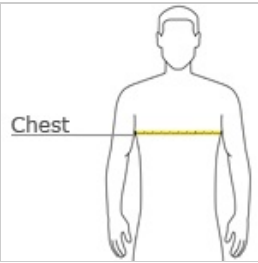

Gildan® Youth Heavy Cotton™ 100% Cotton Long Sleeve T-Shirt. 5400B

- 5.3-ounce, 100% cotton
- 90/10 cotton/poly (Sport Grey)
- Seamless double-needle 3/4" collar
- Taped neck and shoulders
- Tearaway label
- Rib knit cuffs
- Double-needle hem

CARE INSTRUCTIONS

Machine wash warm, inside out, with like colors. Only non-chlorine bleach. Tumble dry medium. Do not iron if decorated. Do not dry clean.

front

back

HOW TO MEASURE

CHEST WIDTH

Measure under the arm and around the fullest part of the chest with arms down, keeping tape horizontal.

SIZE CHART

	XS	S	M	L	XL
Size	2/4	6/8	10/12	14/16	18/20

COLOR INFORMATION

Please note: PMS code information is shown only when an exact match is available.

Black
PMS 426C

Navy
PMS 533C

Red
PMS 199C

Royal
PMS 7686C