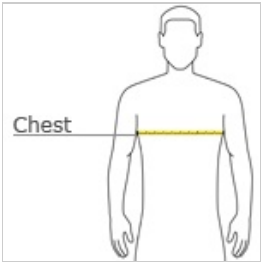

Alternative Rebel Blended Jersey Tee. AA6040

Soft to the touch with a classic fit, this is a tee you will want in every color.

- 4.3-ounce 60/40 combed ring spun cotton/poly
- Classic fit
- Tear-away label
- Ribbed neckline

front

back

HOW TO MEASURE

CHEST WIDTH

Measure under the arm and around the fullest part of the chest with arms down, keeping tape horizontal.

SIZE CHART

	S	M	L	XL	2XL	3XL
Chest	35-37	38-40	41-43	44-46	47-48	49-50