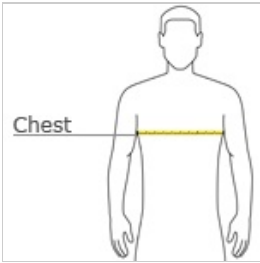

The sleeveless silhouette of the Rebel Blended Jersey is perfect for warmer weather.

- 4.3-ounce 60/40 combed ring spun cotton/poly
- Classic fit
- Tear-away label
- Jersey binding at neckline and armholes

front

back

HOW TO MEASURE

CHEST WIDTH

Measure under the arm and around the fullest part of the chest with arms down, keeping tape horizontal.

SIZE CHART

	S	M	L	XL	2XL	3XL
Chest	32-34	35-37	38-40	41-43	44-46	49-50