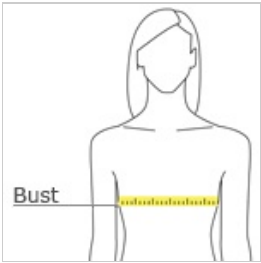

Alternative Women's Runaway Blended Jersey Tank. AA6044

Effortless and easy, this comfortable tank is the perfect foundation for any outfit.

- 4.3-ounce 60/40 combed ring spun cotton/poly
- Classic fit
- Tear-away label
- Jersey binding at neckline and armholes

front

back

HOW TO MEASURE

BUST

Measure under the arm and around the fullest part of the bust with arms down, keeping tape horizontal.

SIZE CHART

	XS	S	M	L	XL	2XL
Chest	30-31	32-33	34-35	36-37	38-39	40-41

COLOR INFORMATION