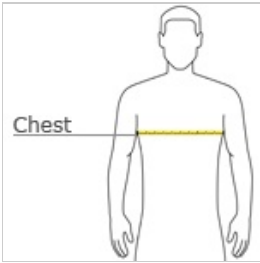

BELLA+CANVAS® Youth Sponge Fleece Pullover Hoodie BC3719Y

- Tear-away label
- Side seamed
- Solid Colors: 7-ounce, 52/48 Airlume combed and ring spun cotton/poly fleece, 32 singles
- Athletic Heather: 7-ounce, 90/10 Airlume combed and ring spun cotton/poly fleece, 32 singles

CARE INSTRUCTIONS

Machine wash warm, inside out, with like colors. Only non-chlorine bleach. Tumble dry low. Medium iron. Do not iron decoration. Do not dry clean.

HOW TO MEASURE

CHEST WIDTH

Measure under the arm and around the fullest part of the chest with arms down, keeping tape horizontal.

SIZE CHART

	S	M	L
Size	6/8	10/12	12/14
Chest	28-30	30-32	32-34

COLOR INFORMATION

Please note: PMS code information is shown only when an exact match is available.

Athletic Heather
PMS 428U

Black
PMS BLACK C