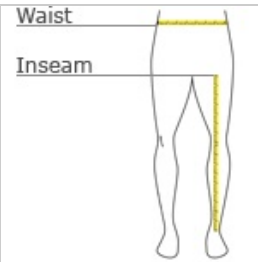

# BELLA+CANVAS® Unisex Jogger Sweatpants. BC3727

- White cord draw string
- Tear-away label
- Side pockets
- Rib knit ankle cuffs
- Black and Dark Grey Heather: 7-ounce, 52/48 Airlume combed and ring spun cotton/poly fleece, 32 singles
- Athletic Heather: 7-ounce, 90/10 Airlume combed and ring spun cotton/poly fleece, 32 singles
- Heather Navy: 7-ounce, 60/40 Airlume combed and ring spun cotton/poly fleece, 32 singles

### HOW TO MEASURE

#### WAIST

Measure around the smallest part of the natural waist.

### SIZE CHART

	XS	S	M	L	XL	2XL
Waist	26-28	30-32	32-34	34-36	36-38	38-42