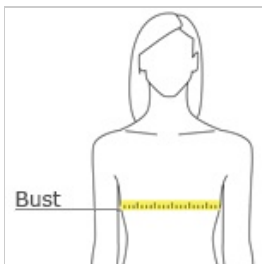

BELLA+CANVAS® Women's Slim Fit Tee. BC6004

- Slim fit
- Tear-away label
- Longer body length
- Side seamed
- Shoulder taping
- Solid Colors: 4.2-ounce, 100% Airlume combed and ring spun cotton, 32 singles
- Athletic Heather/Black Heather: 90/10 Airlume combed and ring spun cotton/poly
- Heather CVC Colors: 52/48 Airlume combed and ring spun cotton/poly

CARE INSTRUCTIONS

Machine wash warm, inside out, with like colors. Only non-chlorine bleach. Tumble dry low. Medium iron. Do not iron decoration. Do not dry clean.

front

back

HOW TO MEASURE

BUST

Measure under the arm and around the fullest part of the bust with arms down, keeping tape horizontal.

SIZE CHART

	S	M	L	XL	2XL
Size	6-8	8-10	10-12	14-18	20-22
Bust	30-32	32-33 1/2	33 1/2- 35 1/2	35 1/2- 37 1/2	37 1/2- 39 1/2

COLOR INFORMATION

Please note: PMS code information is shown only when an exact match is available.