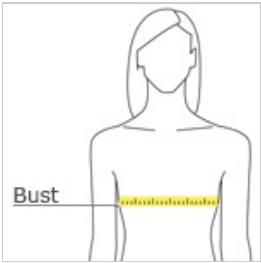

BELLA+CANVAS® Women's Jersey Racerback Tank. BC6008

- Relaxed fit
- Tear-away label
- Side seamed
- 4.2-ounce, 100% Airlume combed and ring spun cotton, 32 singles
- Athletic Heather: 4.2-ounce, 90/10 Airlume combed and ring spun cotton/poly, 32 singles
- Dark Grey Heather: 4.2-ounce, 52/48 Airlume combed and ring spun cotton/poly, 32 singles

CARE INSTRUCTIONS

Machine wash warm, inside out, with like colors. Only non-chlorine bleach. Tumble dry low. Medium iron. Do not iron decoration. Do not dry clean.

front

back

HOW TO MEASURE

BUST

Measure under the arm and around the fullest part of the bust with arms down, keeping tape horizontal.

SIZE CHART

	S	M	L	XL	2XL
Size	6-8	8-10	10-12	14-18	20-22
Bust	30-32	32-33 1/2	33 1/2- 35 1/2	35 1/2- 37 1/2	37 1/2- 39 1/2

COLOR INFORMATION

Please note: PMS code information is shown only when an exact match is available.