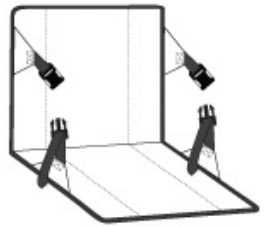

back

COLOR INFORMATION

Please note: PMS code information is shown only when an exact match is available.

Black
PMS NTR BLACK
C

Navy
PMS 533C

Red
PMS 193 C

Royal
PMS 7687C