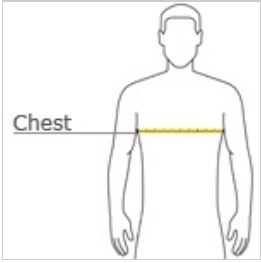

- 9-ounce, 65/35 cotton/poly fleece
- Rental-friendly
- Mic clips at shoulders
- Right chest adjustable pocket with top and bottom hook and loop closures, interior radio and pen pockets
- Left chest slip pocket
- Jersey-lined hand warmer pockets
- Rib knit cuffs and hem

**CARE INSTRUCTIONS**

Machine wash cold. Wash with like colors. Do not bleach. Tumble dry low. Warm iron if necessary.

front

back

**HOW TO MEASURE**

**CHEST WIDTH**

Measure under the arm and around the fullest part of the chest with arms down, keeping tape horizontal.

**SIZE CHART**

	XS	S	M	L	XL	2XL	3XL	4XL
Chest	32-34	35-37	38-40	41-43	44-46	47-49	50-53	54-57

**COLOR INFORMATION**

**Please note: PMS code information is shown only when an exact match is available.**

Black  
PMS NTR BLACK  
C