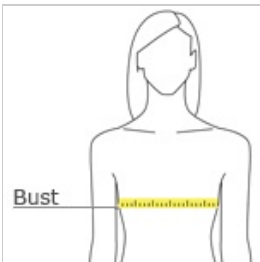

District® Women's Drapey Tank. DM414

This soft tank drapes wonderfully and has a bit of attitude.

- 3.9-ounce, 70/30 poly/rayon, 40 singles
- Tear-away label
- Binding at neck and armholes
- Curved, split hem

Please note: This product is transitioning from woven labels to tear-away labels. Your order may contain a combination of both labels.

CARE INSTRUCTIONS

Wash cold. Do not use softener. Tumble dry low. Warm iron if needed

front

back

HOW TO MEASURE

BUST

Measure under the arm and around the fullest part of the bust with arms down, keeping tape horizontal.

SIZE CHART

	XS	S	M	L	XL	XXL	3XL	4XL
Size	2	4/6	8/10	12/14	16/18	20/22	24/26	28/30
Bust	32-34	35-36	37-38	39-41	42-44	45-47	48-51	52-55