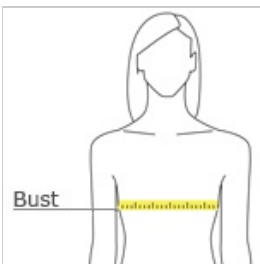

# Eddie Bauer® Ladies Smooth Fleece Base Layer 1/2-Zip. EB237

Built for versatility, this smooth-faced, brushed back base layer is sleek, low-profile and is adaptable to everything from outdoor adventures to indoor comfort. Contrast coverstitch details. Reverse coil zippers. Open cuffs and hem. Contrast Eddie Bauer heat transfer logo on right hem. Made of 5.6-ounce, 100% polyester fleece.

front

back

## HOW TO MEASURE

### BUST

Measure under the arm and around the fullest part of the bust with arms down, keeping tape horizontal.