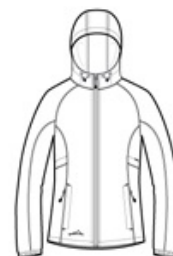

Ladies Packable Wind Jacket. EB501

Wind was the inspiration for this compact layer. Plus, it packs down into its own logoed pocket, making it easy to carry wherever you go. Hood with locking draw cords for adjustability, contrast reverse coil zipper, underarm vents, front zippered pockets with packable right pocket, elastic cuffs and an open hem. Contrast Eddie Bauer logo on right hem. Made of 100% nylon.

front

back

HOW TO MEASURE

BUST

Measure under the arm and around the fullest part of the bust with arms down, keeping tape horizontal.

SIZE CHART

	XS	S	M	L	XL	2XL	3XL	4XL
Size	2	4/6	8/10	12/14	16/18	20/22	24/26	28/30
Bust	32-33	34-35	36-37	38-40	41-43	44-46	47-49	50-52