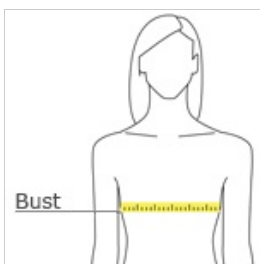

Ladies Packable Wind Jacket. EB501

Wind was the inspiration for this compact layer. Plus, it packs down into its own logoed pocket, making it easy to carry wherever you go. Hood with locking draw cords for adjustability, contrast reverse coil zipper, underarm vents, front zippered pockets with packable right pocket, elastic cuffs and an open hem. Contrast Eddie Bauer logo on right hem. Made of 100% nylon.

front

back

HOW TO MEASURE

BUST

Measure under the arm and around the fullest part of the bust with arms down, keeping tape horizontal.

SIZE CHART

	XS	S	M	L	XL	2XL	3XL	4XL
Size	2	4/6	8/10	12/14	16/18	20/22	24/26	28/30
Bust	32-33	34-35	36-37	38-40	41-43	44-46	47-49	50-52