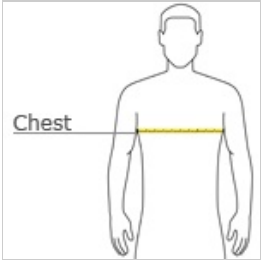

This weather-fighting essential packs into its own front pocket-making it easy to throw it into a gym duffel.

- 100% polyester shell
- Three-panel hood with draw cord and toggles
- Tag-free label
- Extended reverse coil center front zipper for easy on/off
- Elastic at cuffs
- Packs into front zippered pocket
- Front pouch pocket
- Draw cord hem with toggles

front

back

HOW TO MEASURE

CHEST WIDTH

Measure under the arm and around the fullest part of the chest with arms down, keeping tape horizontal.

SIZE CHART

	XS	S	M	L	XL	2XL	3XL	4XL
Chest	32-34	35-37	38-40	41-43	44-46	47-49	50-53	54-57