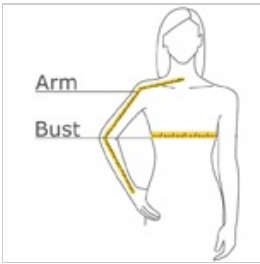

- 4.5-ounce, 55/45 cotton/poly
- Traditional, relaxed look
- Open collar
- Dyed-to-match buttons
- Adjustable cuffs
- White, Athletic Gold, Texas Orange, Red, Burgundy, Coffee Bean, Light Blue, Navy, Classic Navy, Steel Grey, Purple and Black have a Light Stone contrast neckband.
- Light Stone and Royal have a Classic Navy contrast neckband.
- Dark Green has a Navy contrast neckband.

front

back

CARE INSTRUCTIONS

Machine wash warm with like colors. Only non-chlorine bleach when needed. Tumble dry low. Warm iron if necessary.

HOW TO MEASURE

BUST

Measure under the arm and around the fullest part of the bust with arms down, keeping tape horizontal.

ARM

Place hand on hip. Start at the center of the back of the neck and measure across the shoulder, to the elbow, and then down to the wrist.

SIZE CHART

	3XL	4XL	5XL	6XL	S	M	L	XL	XS	XXL
Size	24/26	28/30	32/34	36/38	4/6	8/10	12/14	16/18	2	20/22
Bust	48-51	52-55	56-59	60-63	35-36	37-38	39-41	42-44	32-34	45-47
Arm	33 3/8 - 33 3/4	33 3/4 - 34 1/2	34 1/4 - 34 3/4	34 1/2 - 35	30 3/4 - 31 1/2	31 1/2 - 32	32 - 32 1/2	32 1/2 - 33	30 - 30 3/4	33 - 33 3/8