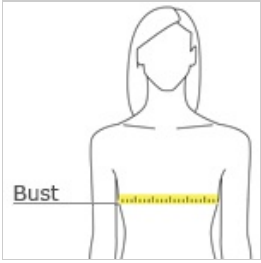

OGIO® ENDURANCE Ladies Pulse Dolman Tee LOE324

STAY-COOL WICKING ULTRABREATHABLE FLATLOCK SEAMS FOR COMFORT REFLECTIVE DETAILS

- 4-ounce, 100% poly with stay-cool wicking technology
- OGIO heat transfer label for tag-free comfort
- Reflective O heat transfer on left hem
- Reflective O Endurance vertical bar heat transfer on center back

CARE INSTRUCTIONS

Machine wash cold with like colors. Do not use fabric softener. Do not bleach. Tumble dry low. Cool iron. Do not dry clean.

front

back

HOW TO MEASURE

BUST

Measure under the arm and around the fullest part of the bust with arms down, keeping tape horizontal.

SIZE CHART

	XS	S	M	L	XL	2XL	3XL	4XL
Size	2	4/6	8/10	12/14	16/18	20/22	24/26	28/30
Bust	32-34	35-36	37-38	39-41	42-44	45-47	48-51	52-55

COLOR INFORMATION

Please note: PMS code information is shown only when an exact match is available.