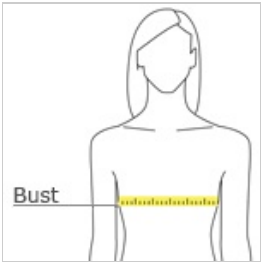

OGIO® ENDURANCE Ladies Verge Racerback Tank. LOE327

STAY-COOL WICKING
 ULTRABREATHABLE
 FLATLOCK SEAMS FOR COMFORT
 REFLECTIVE DETAILS

- Body: 4.4-ounce, 100% poly jersey w ith stay-cool w icking technology
- Trim: 4-ounce, 100% poly jersey w ith stay-cool w icking technology
- OGIO Endurance heat transfer label for tag-free comfort
- Center back keyhole cutout w ith reflective O heat transfer below
- Contrast binding at neck, armholes and side seams
- Reflective O Endurance heat transfer at front left hem
- Curved drop tail hem

front

back

HOW TO MEASURE

BUST

Measure under the arm and around the fullest part of the bust w ith arms down n, keeping tape horizontal.

SIZE CHART

	XS	S	M	L	XL	2XL	3XL	4XL
Size	2	4/6	8/10	12/14	16/18	20/22	24/26	28/30
Bust	32-34	35-36	37-38	39-41	42-44	45-47	48-51	52-55