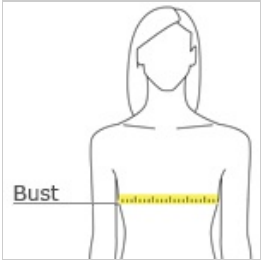

OGIO® Ladies Luuma Tank. LOG801

This versatile tank drapes for easy movement.

- 4.1-ounce, 75/20/5 poly/Tencel® lyocell/spandex jersey with stay-cool wicking technology
- OGIO heat transfer label for tag-free comfort
- Self-fabric neck and armholes
- Keyhole details at back
- Iridescent silicone O on front left hem
- Side vents

back

HOW TO MEASURE

BUST

Measure under the arm and around the fullest part of the bust with arms down, keeping tape horizontal.

SIZE CHART

	XS	S	M	L	XL	2XL	3XL	4XL
Size	2	4/6	8/10	12/14	16/18	20/22	24/26	28/30
Bust	32-34	35-36	37-38	39-41	42-44	45-47	48-51	52-55