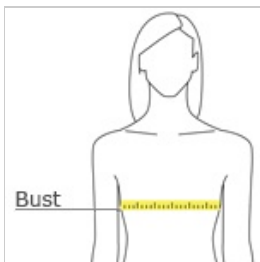

OGIO® Ladies Luuma Cocoon Fleece. LOG811

Indulge yourself in a cozy cocoon of pure softness and warmth.

- 7.1-ounce, 57/38/5 modal/poly/spandex fleece
- OGIO heat transfer label for tag-free comfort
- Open sleeves and hem
- Metal die cut O on front left sleeve

back

HOW TO MEASURE

BUST

Measure under the arm and around the fullest part of the bust with arms down, keeping tape horizontal.

SIZE CHART

	XS	S	M	L	XL	2XL	3XL	4XL
Size	2	4/6	8/10	12/14	16/18	20/22	24/26	28/30
Bust	32-34	35-36	37-38	39-41	42-44	45-47	48-51	52-55