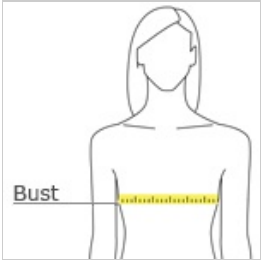

**Sport-Tek<sup>®</sup> Ladies Heather-On-Heather Contender<sup>™</sup> Scoop Neck Tee. LST362**

This moisture-wicking, snag-resistant tee combines two heather colors for a unique colorblock design.

- 3.8-ounce, 100% polyester jersey
- Removable tag for comfort and relabeling
- Neck taping
- Contrast raglan sleeves
- Curved drop tail hem

front

back

**HOW TO MEASURE**

**BUST**

Measure under the arm and around the fullest part of the bust with arms down, keeping tape horizontal.

**SIZE CHART**

	XS	S	M	L	XL	3XL	4XL
Size	2	4/6	8/10	12/14	16/18	24/26	28/30
Bust	32-34	35-36	37-38	39-41	42-44	48-51	52-55