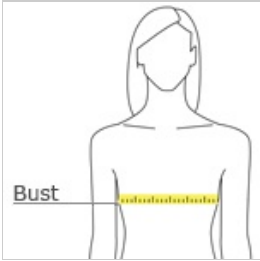

- 3.8-ounce, 100% polyester interlock body with PosiCharge technology
- 3.8-ounce, 100% polyester honeycomb texture insets with PosiCharge technology
- Tag-free label
- Set-in sleeves
- Reflective detail on right sleeve and lower back

front

back

HOW TO MEASURE

BUST

Measure under the arm and around the fullest part of the bust with arms down, keeping tape horizontal.

SIZE CHART

| | XS | S | M | L | XL | XXL | 3XL | 4XL |
|------|-------|-------|-------|-------|-------|-------|-------|-------|
| Size | 2 | 4/6 | 8/10 | 12/14 | 16/18 | 20/22 | 24/26 | 28/30 |
| Bust | 32-34 | 35-36 | 37-38 | 39-41 | 42-44 | 45-47 | 48-51 | 52-55 |