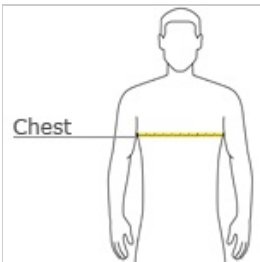

# The North Face® High Loft Fleece NF0A47F8

With plush comfort and warmth, this versatile, super soft fleece works just as well in mild conditions as it does as a mid-layer in colder climates.

- 260 g/m<sup>2</sup> 100% polyester knit
- High-loft fleece
- Stand-up collar
- Stretch binding at cuffs and pockets
- Contrast embroidered The North Face logo on left sleeve and right back shoulder

front

back

## HOW TO MEASURE

### CHEST WIDTH

Measure under the arm and around the fullest part of the chest with arms down, keeping tape horizontal.