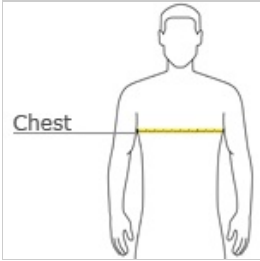

HOW TO MEASURE

CHEST WIDTH

Measure under the arm and around the fullest part of the chest with arms down, keeping tape horizontal.

SIZE CHART

	4XL	5XL	S	M	L	XL	2XL	3XL
Chest	54-57	58-60	35-37	38-40	41-43	44-46	47-49	50-53

COLOR INFORMATION

Please note: PMS code information is shown only when an exact match is available.

Aquatic Blue PMS 2389C	Ash* PMS COOL GREY 3 C	Athletic Heather* PMS COOL GREY 7 C	Athletic Maroon PMS 209C	Bright Aqua PMS 321C	Candy Pink PMS 189C	Cardinal PMS 7638C/ PMS 7638C	Carolina Blue PMS 7682C	Charcoal PMS COOL GRAY 11C	Clover Green PMS 347C	Coyote Brown
Dark Chocolate Brown PMS 412C	Dark Green PMS 560C	Dark Heather Grey* PMS 7540 C	Gold PMS 137C	Graphite Heather	Heather Athletic Maroon* PMS 7644 C	Heather Dark Chocolate Brown* PMS 7589 C	Heather Navy* PMS 2379 C	Heather Purple* PMS 7672C	Heather Red* PMS 703 C	Heather Royal* PMS 7683 C
Heather Sangria* PMS 2046 C	Jet Black PMS NTR BLACK C	Kelly PMS 340C	Light Blue PMS 278C	Lime PMS 367C	Medium Grey PMS 2332C	Natural PMS 9185C	Navy PMS 2380C	Neon Blue* PMS 801 C	Neon Green* PMS 902C	Neon Orange* PMS 811 C