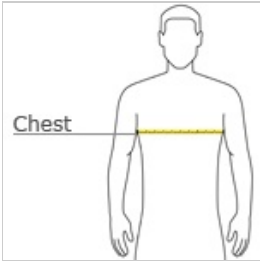

CARE INSTRUCTIONS

Machine wash cold, inside out with like colors. Only non-chlorine bleach when needed. Tumble dry medium, medium/hot iron. Do not iron decoration.

front

back

HOW TO MEASURE

CHEST WIDTH

Measure under the arm and around the fullest part of the chest with arms down, keeping tape horizontal.

SIZE CHART

	XS	S	M	L	XL
Size	4/5	6/8	10/12	14/16	18/20
Chest	22-24	25-27	28-30	30-32	32-34

COLOR INFORMATION

Please note: PMS code information is shown only when an exact match is available.

 Aquatic Blue PMS 2389C	 Ash* PMS COOL GREY 3 C	 Athletic Heather* PMS COOL GREY 7 C	 Athletic Maroon PMS 209C	 Bright Aqua	 Candy Pink PMS 189C	 Cardinal PMS 7638C	 Charcoal PMS COOL GRAY 11C	 Clover Green PMS 347C	 Dark Green PMS 560C	 Dark Heather Grey PMS 7540C
 Gold PMS 137C	 Graphite Heather	 Heather Navy PMS 2379C	 Heather Purple PMS 7672C	 Heather Red PMS 703C	 Heather Royal PMS 7684C	 Jet Black PMS NTR BLACK C	 Kelly PMS 340C	 Light Blue PMS 278C	 Lime PMS 367C	 Natural PMS 9185C
 Navy PMS 2380C	 Neon Blue* PMS 801 C	 Neon Green* PMS 909 C	 Neon Orange* PMS 811 C	 Neon Pink* PMS 926 C	 Neon Yellow* PMS 379 C	 Orange PMS 172C	 Purple PMS 7672C	 Red PMS 200C	 Royal PMS 2133C	 Sand PMS 2312C