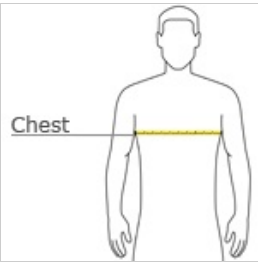

CARE INSTRUCTIONS

Machine wash cold, inside out with like colors. Only non-chlorine bleach when needed. Tumble dry medium. Do not iron.

front

back

HOW TO MEASURE

CHEST WIDTH

Measure under the arm and around the fullest part of the chest with arms down, keeping tape horizontal.

SIZE CHART

| | S | M | L | XL | 2XL | 3XL | 4XL | 5XL | 6XL |
|-------|-------|-------|-------|-------|-------|-------|-------|-------|-------|
| Chest | 35-37 | 38-40 | 41-43 | 44-46 | 47-49 | 50-53 | 54-57 | 58-60 | 61-63 |