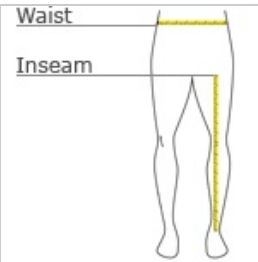

Our fully seam-sealed, w aterproof pant coordinates w ith the Torrent Waterproof Jacket for head-to-toe w eather protection. Folds into a convenient carry pouch for easy, compact storage.

- 100% polyester
- 100% polyester mesh to the knee
- 5000MM fabric w aterproof rating
- 1000G/M2 fabric breathability rating
- Elastic waistband w ith draw cord
- Hook and loop gussets at low er legs for easy on/off
- Draw string carry pouch included

front

back

HOW TO MEASURE

WAIST

Measure around the smallest part of the natural w aist.

INSEAM

Measure a similar style pant that fits w ell and is the desired length. Measure from the crotch seam to the hem.

SIZE CHART

	XS	S	M	L	XL	2XL	3XL	4XL
Waist	26-28	29-31	32-34	35-37	38-40	41-43	44-47	48-51
Inseam	30	31	32	32	33	33 1/2	34	34 1/2

COLOR INFORMATION

Please note: PMS code information is shown only when an exact match is available.