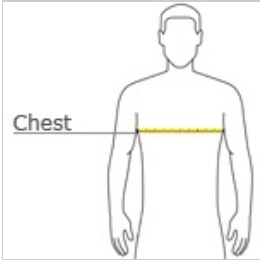

- 7.1-ounce, 75/13/12 poly/cotton/rajon with PosiCharge technology
- Tear-away removable label
- Three-panel hood
- Hood and neck taping
- Raglan sleeves
- Self-fabric cuffs and hem
- Front pouch pocket

CARE INSTRUCTIONS

Machine wash cold with like colors, do not bleach, tumble dry low, with iron, if necessary.

front

back

HOW TO MEASURE

CHEST WIDTH

Measure under the arm and around the fullest part of the chest with arms down, keeping tape horizontal.

SIZE CHART

	XS	S	M	L	XL	2XL	3XL	4XL
Chest	32-34	35-37	38-40	41-43	44-46	47-49	50-53	54-57

COLOR INFORMATION

Please note: PMS code information is shown only when an exact match is available.

Black Triad Solid
PMS NTR BLACK
C