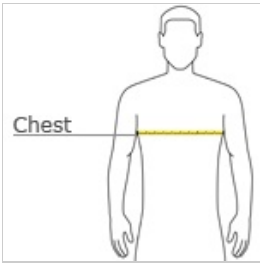

front

back

HOW TO MEASURE

CHEST WIDTH

Measure under the arm and around the fullest part of the chest with arms down, keeping tape horizontal.

SIZE CHART

	XS	S	M	L	XL	2XL	3XL	4XL
Chest	32-34	35-37	38-40	41-43	44-46	47-49	50-53	54-57