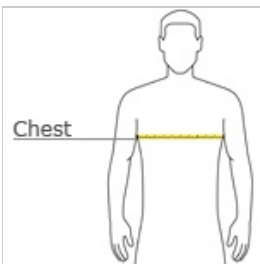

- 3.8-ounce, 100% polyester interlock with PosiCharge technology
- Removable tag for comfort and relabeling
- Raglan sleeves

CARE INSTRUCTIONS

Machine wash cold with like colors. Do not bleach. Do not use fabric softener. Tumble dry low. Remove promptly. Cool iron if needed. Do not dry clean.

front

back

HOW TO MEASURE

CHEST WIDTH

Measure under the arm and around the fullest part of the chest with arms down, keeping tape horizontal.

SIZE CHART

	XS	S	M	L	XL	2XL	3XL	4XL
Chest	32-34	35-37	38-40	41-43	44-46	47-49	50-52	53-55