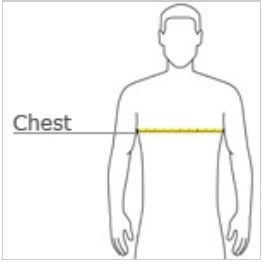

**CARE INSTRUCTIONS**

Machine wash cold with like colors. Do not use fabric softener. Do not bleach. Tumble dry low. Remove promptly. Cool iron if needed. Do not dry clean.

front

back

**HOW TO MEASURE**

**CHEST WIDTH**

Measure under the arm and around the fullest part of the chest with arms down, keeping tape horizontal.

**SIZE CHART**

	XS	S	M	L	XL	2XL	3XL	4XL
Chest	32-34	35-37	38-40	41-43	44-46	47-49	50-53	54-57

**COLOR INFORMATION**