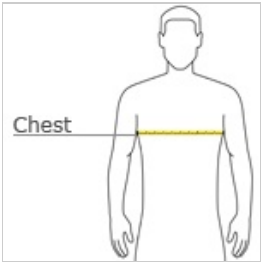

front

back

**HOW TO MEASURE**

**CHEST WIDTH**

Measure under the arm and around the fullest part of the chest with arms down, keeping tape horizontal.

**SIZE CHART**

	XS	S	M	L	XL	2XL	3XL	4XL
Chest	32-34	35-37	38-40	41-43	44-46	47-49	50-53	54-57