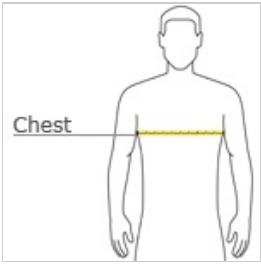

**CHEST WIDTH**

Measure under the arm and around the fullest part of the chest with arms down, keeping tape horizontal.

**SIZE CHART**

	XS	S	M	L	XL	2XL	3XL	4XL
Chest	32-34	35-37	38-40	41-43	44-46	47-49	50-53	54-57