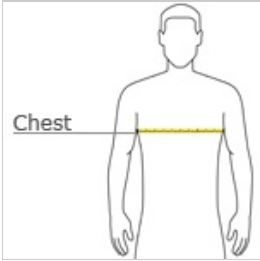

These high-performance tees have a soft, matte hand and deliver exceptional UV protection, PosiCharge color-locking technology and moisture wicking.

- 4-ounce, 100% polyester interlock with PosiCharge technology
- UPF rating of 50
- Removable tag for comfort and relabeling
- Set-in sleeves

CARE INSTRUCTIONS

Machine wash cold with like colors. Do not bleach do not use softener. Tumble dry low. Remove promptly. Cool iron on reverse side if needed. Do not dry clean

front

back

HOW TO MEASURE

CHEST WIDTH

Measure under the arm and around the fullest part of the chest with arms down, keeping tape horizontal.

SIZE CHART

	XS	S	M	L	XL	2XL	3XL	4XL
Chest	32-34	35-37	38-40	41-43	44-46	47-49	50-53	54-57

COLOR INFORMATION