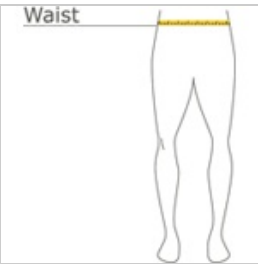

- 5.5-ounce, 100% polyester
- Elastic waistband
- No draw cord
- Front slash pockets
- Open hem cuffs

*\*Please note: This product is transitioning from woven labels to tag-free labels. Your order may contain a combination of both labels*

front

back

**HOW TO MEASURE**

**WAIST**

Measure around the smallest part of the natural waist.

**SIZE CHART**

	XS	S	M	L	XL
Size	4	6/8	10/12	14/16	18/20
Waist	24-25	25-26	26-27	27-28	28-31

**COLOR INFORMATION**