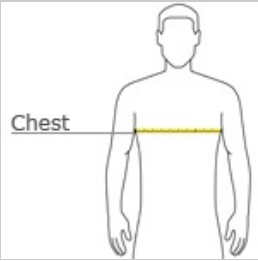

Sport-Tek® Youth PosiCharge® Electric Heather Colorblock 1/4-Zip Pullover. YST397

This lightweight pullover locks in color, wicks moisture, resists snags and has an amped up colorblock look.

- 4.1-ounce, 100% polyester jersey with PosiCharge technology (Electric Heather)
- 4.7-ounce, 100% polyester jersey with PosiCharge technology (solid)
- Tear-away removable label
- Cadet collar
- Reverse coil zipper
- Colorblock on shoulders and sleeves
- Set-in sleeves
- Open cuffs and hem

back

HOW TO MEASURE

CHEST WIDTH

Measure under the arm and around the fullest part of the chest with arms down, keeping tape horizontal.

SIZE CHART

	XS	S	M	L	XL
Size	4/5	6/8	10/12	14/16	18/20
Chest	22-24	25-27	28-30	30-32	32-34