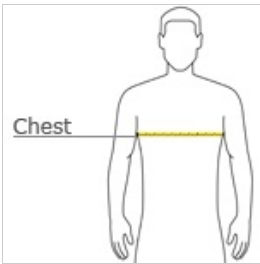

Sport-Tek® Youth PosiCharge® Mesh Reversible Sleeveless Tee. YT555

This reversible, moisture-wicking essential has piping on shoulders and side panels. PosiCharge technology keeps colors vibrant.

- 3.2-ounce, 100% polyester mesh with PosiCharge technology
- White mesh reverse with colored piping
- Rib knit neck
- Double-layer construction with open, individually hemmed layers for easy decoration

front

back

HOW TO MEASURE

CHEST WIDTH

Measure under the arm and around the fullest part of the chest with arms down, keeping tape horizontal.

SIZE CHART

	XS	S	M	L	XL
Size	4	6/8	10/12	14/16	18/20
Chest	25-26	26-28	28-30	30-32	32-35